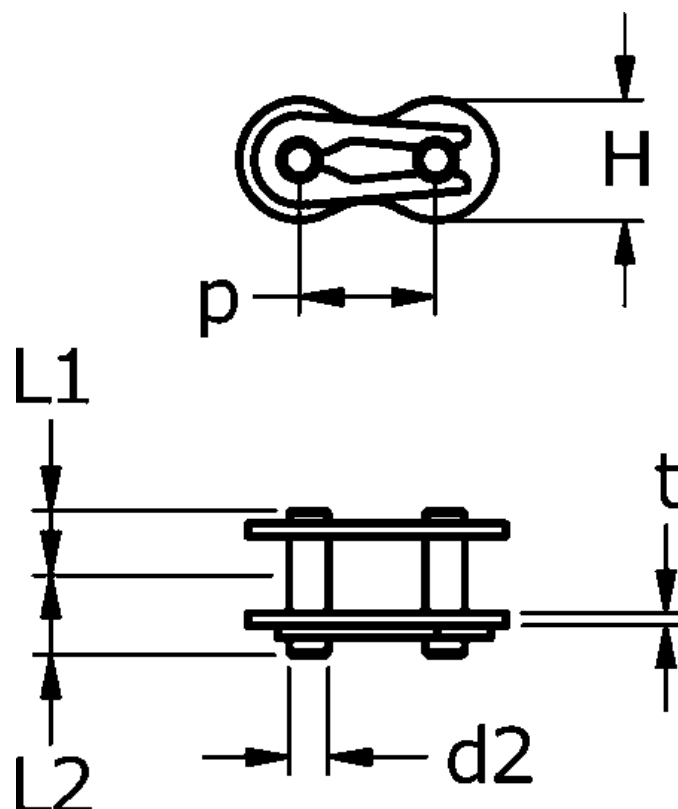

Article number: 61370235200002

Description: Tsubaki 12 B-1 Simplex connecting link with spring clip CL Neptune.

Note: 12 B-1

Measures

d2 = 5.72
H = 16.1
L1 = 11.1
L2 = 13
P = 19.05
t = 1.8